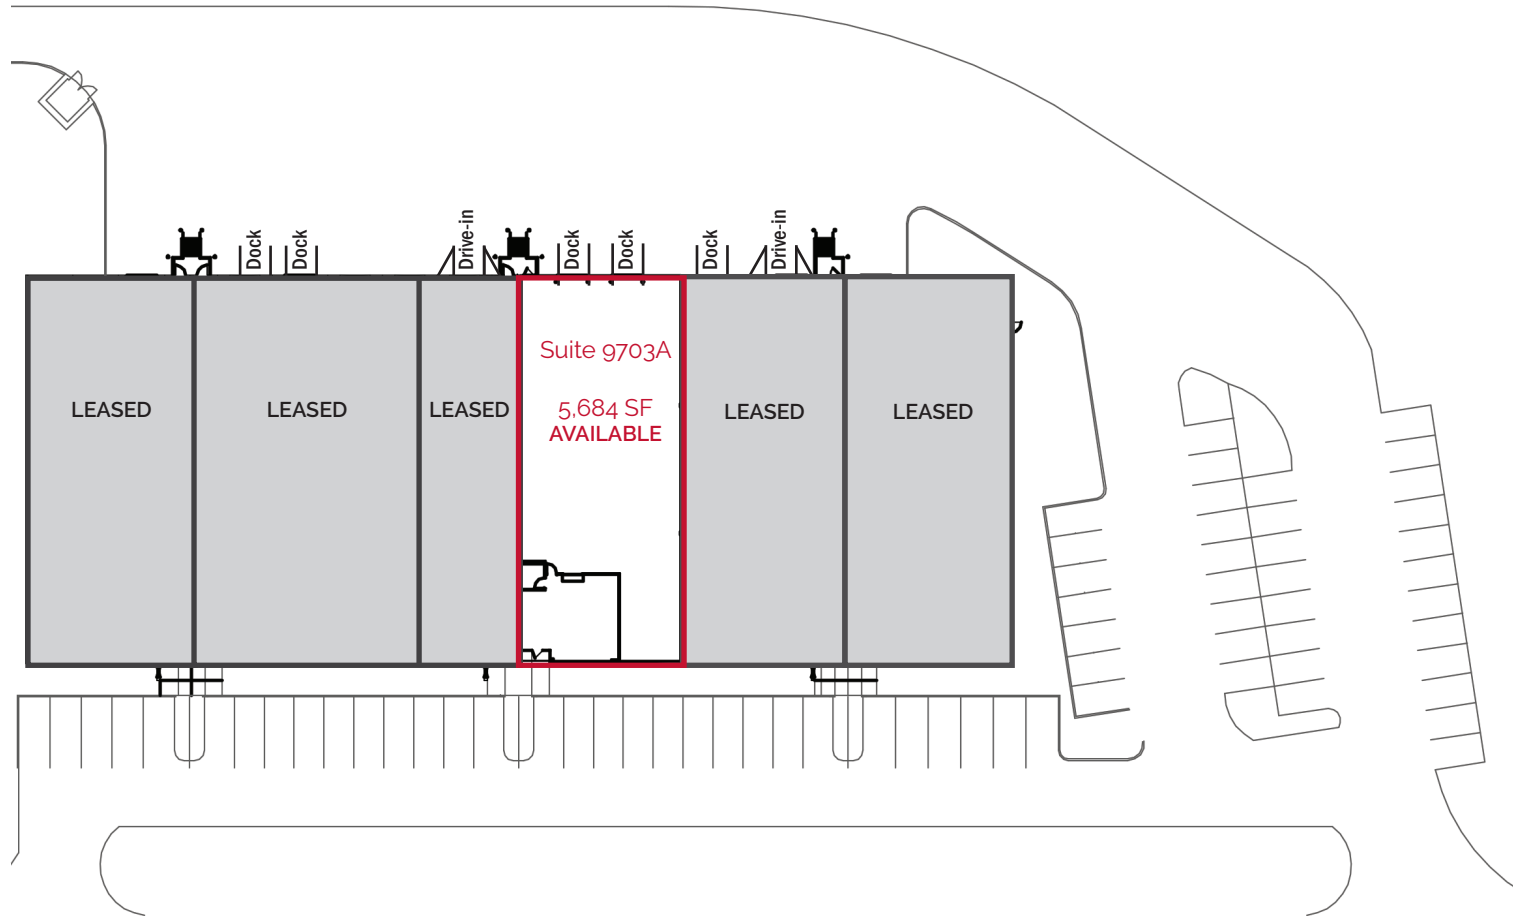

9701 - 9709 Green Park Industrial Drive

Property Details

Property Type:	Office/Warehouse
Year Built:	2004
Construction:	Tilt-up concrete panels over structural steel frame
Building SF:	34,533 SF
Available SF:	Suite 9703 A - 5,684 SF
Ceiling Height:	18'
Floors:	Concrete
Lighting:	Metal Halide
Loading:	2 docks
Roof:	Firestone 45 mil EPDM rubber membrane (2019)
Sprinklers:	Wet system
Parcel #:	14N110141
Zoning:	PLI, City of Green Park
Permitted Uses:	Visit: www.cityofgreenpark.com

Estimated Operating Expenses

Real Estate Taxes	$1.89/SF
Insurance	$0.23/SF
CAM	$1.26/SF
Total	$3.38/SF

PACEPROPERTIES.COM | 314.968.9898

1401 South Brentwood Boulevard, Suite 900 | St. Louis, Missouri 63144