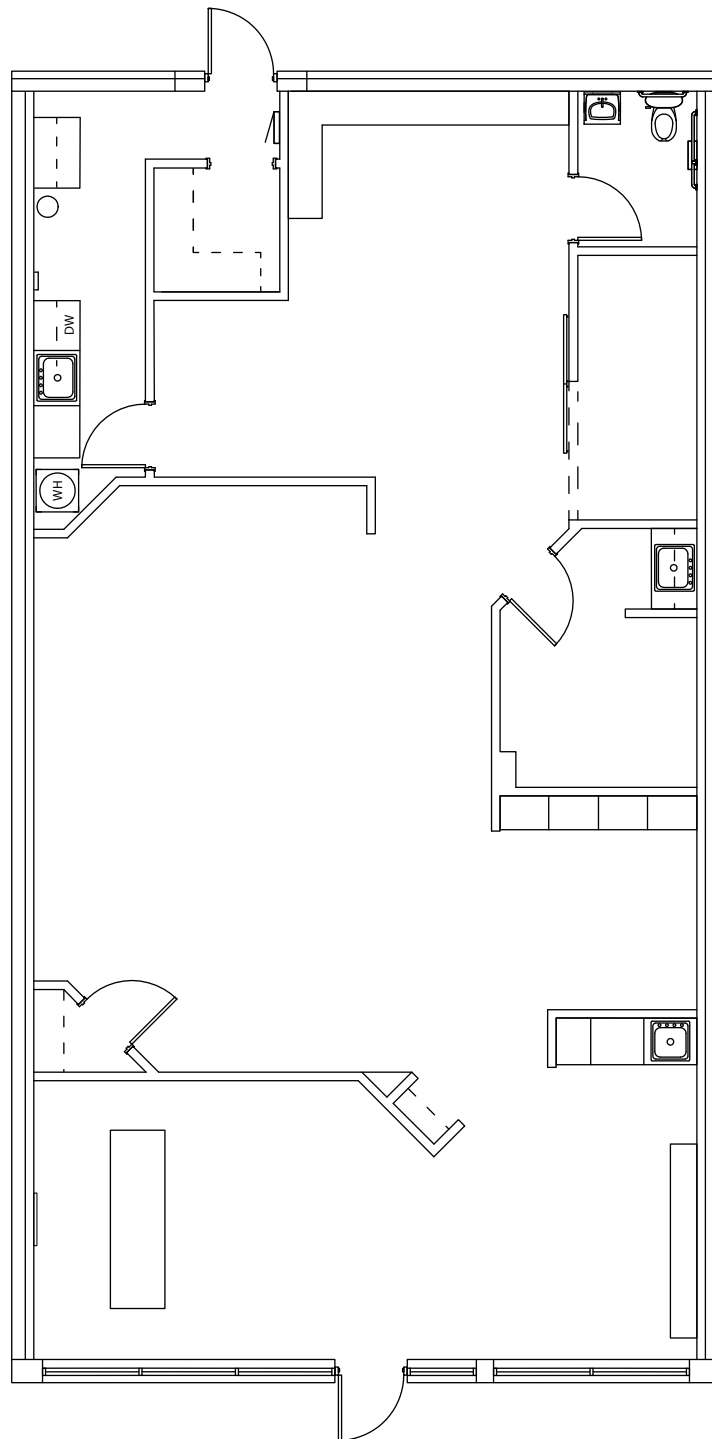

Chesterfield Crossing

1655 Clarkson Road

As-Built 1,800 Sq. Ft.

** Dimensions are Deemed
as Accurate but not to Scale*

OWNED & MANAGED BY

LEASED BY